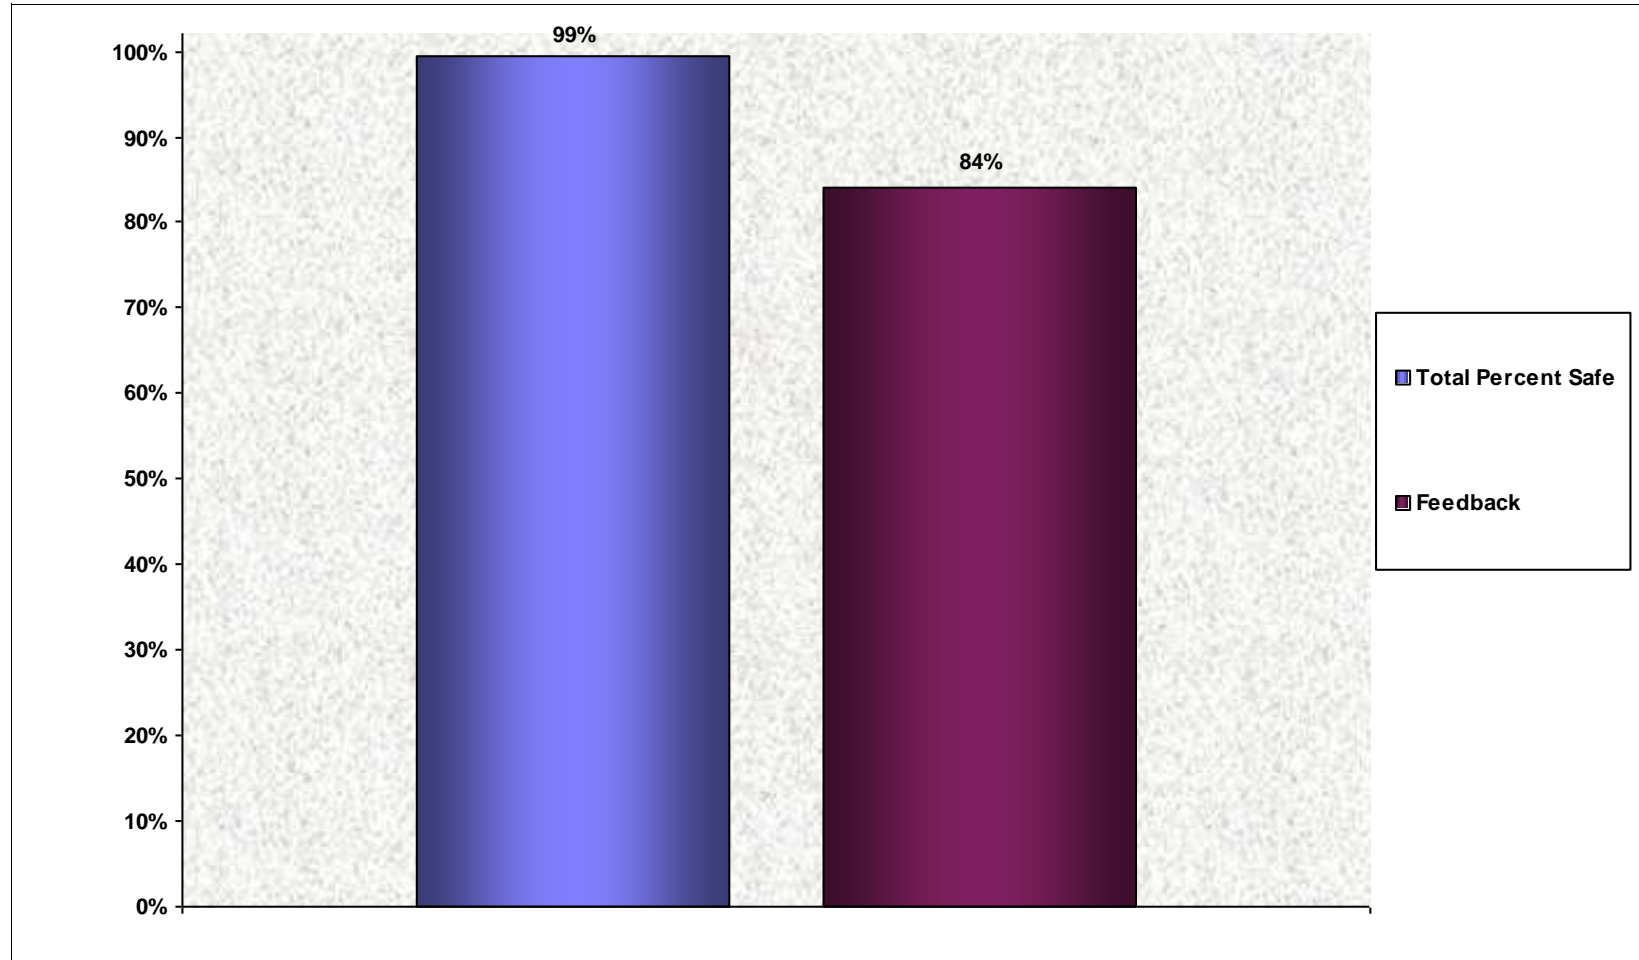

Overall Percent Safe

Total Cards: 50
Total Behaviors Observed: 946
Percentage of Safe Cards: 94%
10-Sep-12

Copyright 1998 Moreno & Associates, Inc.

Location: Offshore/Harvey/Gom
Personnel Observed: DII, Pneu Elect, Contractor
For the Dates 1/1/2012 Through 8/31/2012